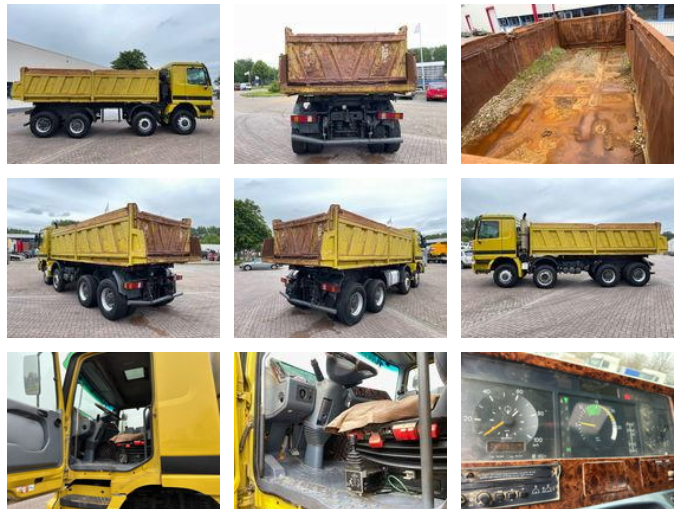

Mercedes-Benz Actros 4143 8X6 Euro2 EPS

General features

Brand	Mercedes-Benz
Model	Actros 4143
Subcategory	Tipper
Odometer reading	744.861km
Construction year	1998
Date of first registration	02-05-1998
Color	yellow
Condition	Used
General condition	Good
Fuel	Diesel
Emission class	Euro 2
Reference	M-208

Characteristics

Empty weight	15.480kg
Load capacity	16.520kg
Max. weight	32.000kg
Length	870cm
Width	255cm
Cabin	no

Serial number

WDB9523251K326255

Cylinder contents

11.946cc

Mercedes-Benz Actros 4143 8X6 Euro2 EPS

Technical specifications

Number of axes	4
Axis configuration	8x6
Transmission	Semi-automatic
assets	430hp

Description

E.P.S THREE PENDALS BIG AXELS 13t

Accessories

-
- Air conditioning
- Aluminium fuel tank
- Leaf spring suspension
- Cruise control
- Electrically operated windows
- PTO
- Visor
- Electrically adjustable door mirrors
- EURO 2